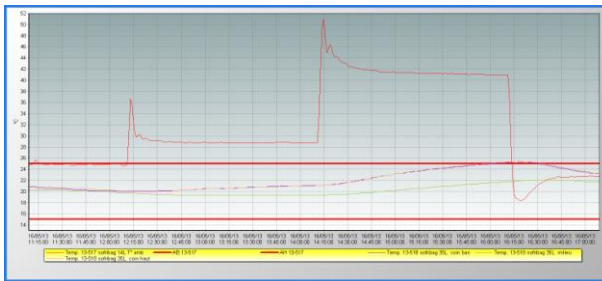

PER1021

+25°C

PRODUCT

+25°C

Sofribag[®] 35L

+15/+25°C

AFNOR

+22/+40°C

CERTIFIED

+5/+20°C

CERTIFIED