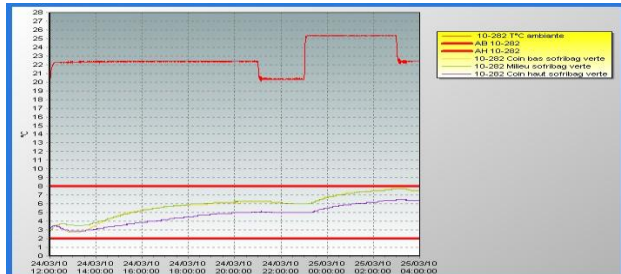

24h

2 x  +5°C
PER1200

2 x  +5°C
PER0600

Sofribag® 12LMF

+2/+8°C

AFNOR

+20/+25°C

CERTIFIED

-2/+15°C

CERTIFIED