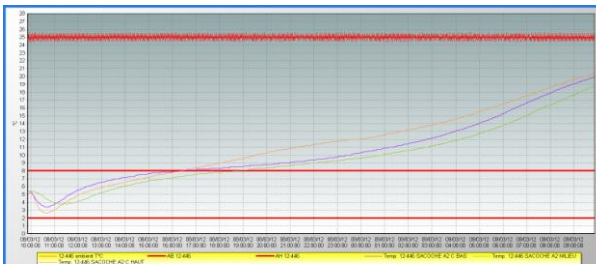

1x

+5°C

+18°C

16 h

3x

-20°C

PER0600

1x

+5°C

Nomad 03

+2/+8°C

AFNOR

+25°C

CERTIFIED

+18°C

CERTIFIED