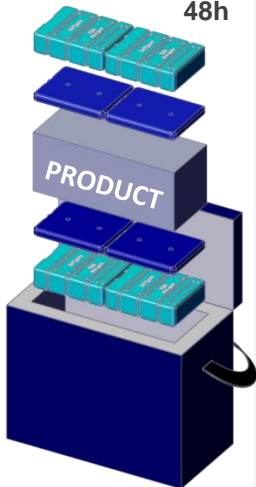

# Textibox 16/40

+2/+8°C

AFNOR

 +20/+25°C

48h

4x

-20°C

PER1000

4x

+5°C

PER0400

 -2/+15°C

96h

4x

+5°C

PER1000

4x

+5°C

PER0400