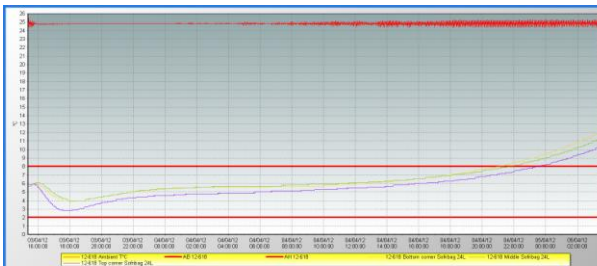

4x

+5°C

PER0600

Sofribag 18L

+2/+8°C

AFNOR

+25°C

CERTIFIED