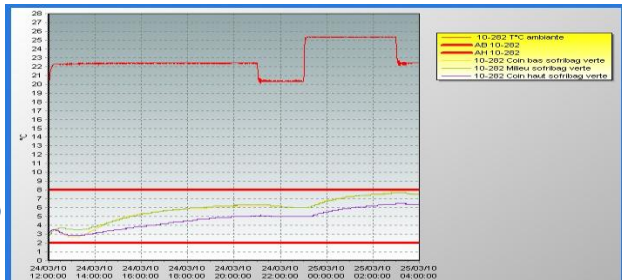

24h

2 x  +5°C  
PER1200

2 x  +5°C  
PER0600

# Sofribag® 12L

+2/+8°C

AFNOR

+20/+25°C

**CERTIFIED**

-2/+15°C

**CERTIFIED**